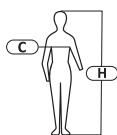

BODY PROTECTION

HIGH-VISIBILITY VEST

120
g/m²

PRODUCT FEATURES

MATERIAL: 100% polyester 120 g/m². Velcro fasteners. Two reflective bands. STANDARD: EN ISO 13688, EN ISO 20471.

Kat. II
Cat. II

SIZE	CODE	COLOUR	H [CM]	C [CM]	
S	LPK02S		158-164	84-88	100
M	LPK02M		164-170	92-96	100
L	LPK02L		170-176	100-104	100
XL	LPK02XL		176-182	108-112	100
2XL	LPK022XL		182-188	116-120	100
3XL	LPK023XL		188-194	126-130	100