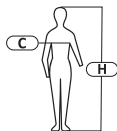

BODY PROTECTION

CHECKED FLANNEL SHIRT

170
g/m²

100%
COTTON

PRODUCT FEATURES

Material: 100% cotton, 170 g/m². Fastened with buttons. One pocket. STANDARD: EN ISO 13688.

Kat. I
Cat. I

SIZE	CODE	COLOUR	H [CM]	C [CM]	
S	LPKF2S		164-170	84-88	48
M	LPKF2M		170-176	92-96	48
L	LPKF2L		176-182	100-104	48
XL	LPKF2XL		182-188	108-112	48
2XL	LPKF22XL		188-194	116-120	48
3XL	LPKF23XL		188-194	126-130	48