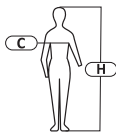

BODY PROTECTION

CHECKED FLANNEL SHIRT

170
g/m²

100%
COTTON

PRODUCT FEATURES

Material: 100% cotton, 170 g/m². Fastened with buttons. One pocket. STANDARD: EN ISO 13688.

Kat. I
Cat. I

SIZE	CODE	COLOUR	H [CM]	C [CM]	
S	LPKF1S		164-170	84-88	48
M	LPKF1M		170-176	92-96	48
L	LPKF1L		176-182	100-104	48
XL	LPKF1XL		182-188	108-112	48
2XL	LPKF12XL		188-194	116-120	48
3XL	LPKF13XL		188-194	126-130	48