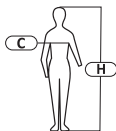

BODY PROTECTION

CHECKED FLANNEL SHIRT

170
g/m²

100%
COTTON

PRODUCT FEATURES

MATERIAL: 100% cotton 170 g/m². High-quality soft and smooth woven cotton provides comfortable use. Fastened with buttons. One pocket. STANDARD: EN ISO 13688.

SIZE	CODE	COLOUR	H [CM]	C [CM]	
S	L4180401		158-164	84-88	20
M	L4180402		164-170	92-96	20
L	L4180403		170-176	100-104	20
XL	L4180404		176-182	108-112	20
2XL	L4180405		182-188	116-120	20
3XL	L4180406		188-194	126-130	20