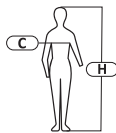

BODY PROTECTION

WOMEN'S FLEECE VEST

290
g/m²

PRODUCT FEATURES

MATERIAL: High-quality fleece, 100% polyester 290 g/m², short-cut, brushed on both sides, and anti-pilling. 3 pockets, including 1 with a velcro fastener. Windproof zipper. Zipper cover. STANDARD: EN ISO 13688.

SIZE	CODE	H [CM]	C [CM]	
S	L4131201	158-164	82-86	20
M	L4131202	164-170	88-92	20
L	L4131203	170-176	94-98	20
XL	L4131204	170-176	100-104	20
2XL	L4131205	176-182	106-110	20
3XL	L4131206	176-182	112-116	20