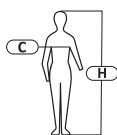

BODY PROTECTION

MESH VEST WITH REFLECTIVE STRIPES

120
g/m²

PRODUCT FEATURES

MATERIAL: 100% polyester 120 g/m². Velcro fasteners. Two reflective bands. Mesh fabric structure provides high breathability. Application: identification of people.

SIZE	CODE	COLOUR	H [CM]	C [CM]	
S	L4130601		158-164	86-90	100
M	L4130602		164-170	92-96	100
L	L4130603		170-176	100-104	100
XL	L4130604		176-182	108-112	100
2XL	L4130605		182-188	116-120	100
3XL	L4130606		188-194	126-130	100