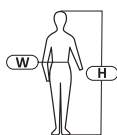

## SHORTS, SLIM FIT

220  
g/m<sup>2</sup>

RIP-STOP

### PRODUCT FEATURES

MATERIAL: 65% polyester, 35% cotton. Durable rip-stop fabric. 9 pockets, including 1 with a zipper. Double seams. Additional seams reinforcement in the crotch. Waist width adjustment with an elastic band. Optional legs extension (+2.5 cm). Keychain hole. Belt loops. Slim fit. Fashionable and interesting design. ID tag. STANDARD: EN ISO 13688.

Kat. I  
Cat. I

SIZE	CODE	COLOUR	H [CM]	W [CM]	
S	L4071601		158-164	74-78	20
M	L4071602		164-170	82-86	20
L	L4071603		170-176	90-94	20
XL	L4071604		176-182	98-102	20
2XL	L4071605		182-188	106-110	20
3XL	L4071606		188-194	116-120	20