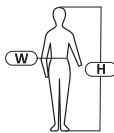

BODY PROTECTION

PROTECTIVE SHORTS, SLIM FIT

270
g/m²

PRODUCT FEATURES

MATERIAL: 98% cotton, 2% elastane. 12 pockets, including 1 with a zipper. Fabric with elastane provides elasticity and the comfort of use. Double seams. Reflective inserts increasing occupational safety. Practical holster pockets. Keychain hole. Belt loops. Slim fit. Fashionable and interesting design. ID tag. STANDARD: EN ISO 13688.

Kat. I
Cat. I

SIZE	CODE	COLOUR	H [CM]	W [CM]	
S	L4071201		158-164	74-78	20
M	L4071202		164-170	82-86	20
L	L4071203		170-176	90-94	20
XL	L4071204		176-182	98-102	20
2XL	L4071205		182-188	106-110	20
3XL	L4071206		188-194	116-120	20