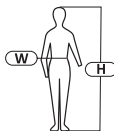

### PRODUCT FEATURES

MATERIAL: 100% cotton. 10 pockets, including 4 with a velcro fastener. Pocket for a mobile phone. Double seams. Waist width adjustment with an elastic band. Keychain hole. Hammer holder. Tape measure holder. Belt loops. Narrow side pocket. ID tag. STANDARD: EN ISO 13688.

Kat. I  
Cat. I

SIZE	CODE	COLOUR	H [CM]	W [CM]	
S	L4070401		158-164	72-76	20
M	L4070402		164-170	82-86	20
L	L4070403		170-176	90-94	20
XL	L4070404		176-182	98-102	20
2XL	L4070405		182-188	106-110	20
3XL	L4070406		188-194	116-120	20