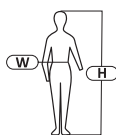

### PRODUCT FEATURES

Material 1: 65% polyester, 35% cotton; Material 2: 90% nylon, 10% elastane. Stretch „4 way-elastic“ material (extendibility in 4 directions) provides high flexibility and comfort during use. CANVAS material (65% polyester, 35% cotton) provides increased durability. 5 pockets (3 internal, 2 external), including 2 with a Velcro fastener. Back pocket fastened with a zipper. Belt loops. Legs ended with a drawstring with a Velcro fastener. Fashionable and interesting design. Waist adjustment with a drawstring. STANDARD: EN ISO 13688.

Kat. I  
Cat. I

SIZE	CODE	H [CM]	W [CM]	
S	L4053801	158-164	74-78	20
M	L4053802	164-170	82-86	20
L	L4053803	170-176	90-94	20
XL	L4053804	176-182	98-102	20
2XL	L4053805	182-188	106-110	20
3XL	L4053806	188-194	116-120	20