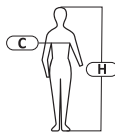

BODY PROTECTION

PADDED SWEATSHIRT

210
g/m²

PRODUCT FEATURES

MATERIAL: Coating: 100% polyester 210 g/m²,
Insulation: 160 g/m². 2 pockets with a zipper.
Zipper. Windproof zippers. Zipper cover. Quilted
body provides comfort on cool days. Flexible
thumbhole cuffs. STANDARD: EN ISO 13688.

SIZE	CODE	COLOUR	H [CM]	C [CM]	
S	L4014301		158-164	84-88	20
M	L4014302		164-170	94-100	20
L	L4014303		170-176	100-106	20
XL	L4014304		176-182	106-112	20
2XL	L4014305		182-188	112-116	20
3XL	L4014306		188-194	116-122	20