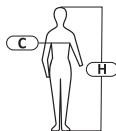

BODY PROTECTION

HOODED SWEATSHIRT WITH ZIP

280
g/m²

PRODUCT FEATURES

MATERIAL: 60% cotton, 38% polyester, 2% elastane, 280 g/m². 2 pockets. Zipper. Practical hood with lining and width adjustment. Cuffs and jacket bottom with a thick drawstring. Fashionable and interesting design. STANDARD: EN ISO 13688.

SIZE	CODE	H [CM]	C [CM]	
S	L4014001	158-164	84-88	20
M	L4014002	164-170	94-100	20
L	L4014003	170-176	100-106	20
XL	L4014004	176-182	106-112	20
2XL	L4014005	182-188	112-116	20
3XL	L4014006	188-194	116-122	20