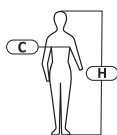

BODY PROTECTION

HOODED SWEATSHIRT WITH ZIP

210
g/m²

PRODUCT FEATURES

MATERIAL: 100% polyester 210 g/m². 3 zipped pockets. Zipper. Windproof zippers. Zipper cover. Practical, cotton-lined hood with strings for adjustment provides perfect protection from cold and wind. Flexible thumbhole cuffs. STANDARD: EN ISO 13688.

Kat. I
Cat. I

SIZE	CODE	COLOUR	H [CM]	C [CM]	
S	L4013501		158-164	84-88	20
M	L4013502		164-170	94-100	20
L	L4013503		170-176	100-106	20
XL	L4013504		176-182	106-112	20
2XL	L4013505		182-188	112-116	20
3XL	L4013506		188-194	116-122	20