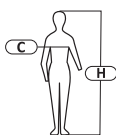

BODY PROTECTION

HOODED SWEATSHIRT WITH ZIP

210
g/m²

PRODUCT FEATURES

MATERIAL: 100% polyester 210 g/m². 3 zipped pockets. Zipper. Windproof zippers. Zipper cover. Practical, cotton-lined hood with strings for adjustment provides perfect protection from cold and wind. Flexible thumbhole cuffs. STANDARD: EN ISO 13688.

SIZE	CODE	COLOUR	H [CM]	C [CM]	
S	L4013401		158-164	84-88	20
M	L4013402		164-170	94-100	20
L	L4013403		170-176	100-106	20
XL	L4013404		176-182	106-112	20
2XL	L4013405		182-188	112-116	20
3XL	L4013406		188-194	116-122	20