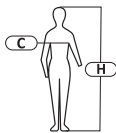

BODY PROTECTION

PADDED SWEATSHIRT

210
g/m²

PRODUCT FEATURES

MATERIAL: Coating: 100% polyester 210 g/m²,
Insulation: 160 g/m². 2 pockets with a zipper.
Zipper. Windproof zippers. Zipper cover. Quilted
body provides comfort on cool days. Flexible
thumbhole cuffs. STANDARD: EN ISO 13688.

SIZE	CODE	COLOUR	H [CM]	C [CM]	
S	L4013301		158-164	84-88	20
M	L4013302		164-170	94-100	20
L	L4013303		170-176	100-106	20
XL	L4013304		176-182	106-112	20
2XL	L4013305		182-188	112-116	20
3XL	L4013306		188-194	116-122	20