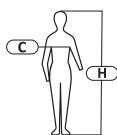

BODY PROTECTION

PADDED SWEATSHIRT

210
g/m²

PRODUCT FEATURES

MATERIAL: Coating: 100% polyester 210 g/m²,
Insulation: 160 g/m². 2 pockets with a zipper.
Zipper. Windproof zippers. Zipper cover. Quilted
body provides comfort on cool days. Flexible
thumbhole cuffs. STANDARD: EN ISO 13688.

SIZE	CODE	COLOUR	H [CM]	C [CM]	
S	L4013201		158-164	84-88	20
M	L4013202		164-170	94-100	20
L	L4013203		170-176	100-106	20
XL	L4013204		176-182	106-112	20
2XL	L4013205		182-188	112-116	20
3XL	L4013206		188-194	116-122	20