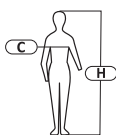

BODY PROTECTION

PADDED SWEATSHIRT

210
g/m²

PRODUCT FEATURES

MATERIAL: Coating: 100% polyester 210 g/m²,
Insulation: 160 g/m². 2 pockets with a zipper.
Zipper. Windproof zippers. Zipper cover. Quilted
body provides comfort on cool days. Flexible
thumbhole cuffs. STANDARD: EN ISO 13688.

SIZE	CODE	COLOUR	H [CM]	C [CM]	
S	L4012301		158-164	84-88	20
M	L4012302		164-170	94-100	20
L	L4012303		170-176	100-106	20
XL	L4012304		176-182	106-112	20
2XL	L4012305		182-188	112-116	20
3XL	L4012306		188-194	116-122	20