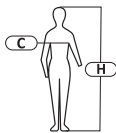

BODY PROTECTION

PADDED SWEATSHIRT

210
g/m²

PRODUCT FEATURES

MATERIAL: Coating: 100% polyester 210 g/m²,
Insulation: 160 g/m². 2 pockets with a zipper.
Zipper. Windproof zippers. Zipper cover. Quilted
body provides comfort on cool days. Flexible
thumbhole cuffs. STANDARD: EN ISO 13688.

SIZE	CODE	COLOUR	H [CM]	C [CM]	
S	L4012201	■	158-164	84-88	20
M	L4012202	■	164-170	94-100	20
L	L4012203	■	170-176	100-106	20
XL	L4012204	■	176-182	106-112	20
2XL	L4012205	■	182-188	112-116	20
3XL	L4012206	■	188-194	116-122	20