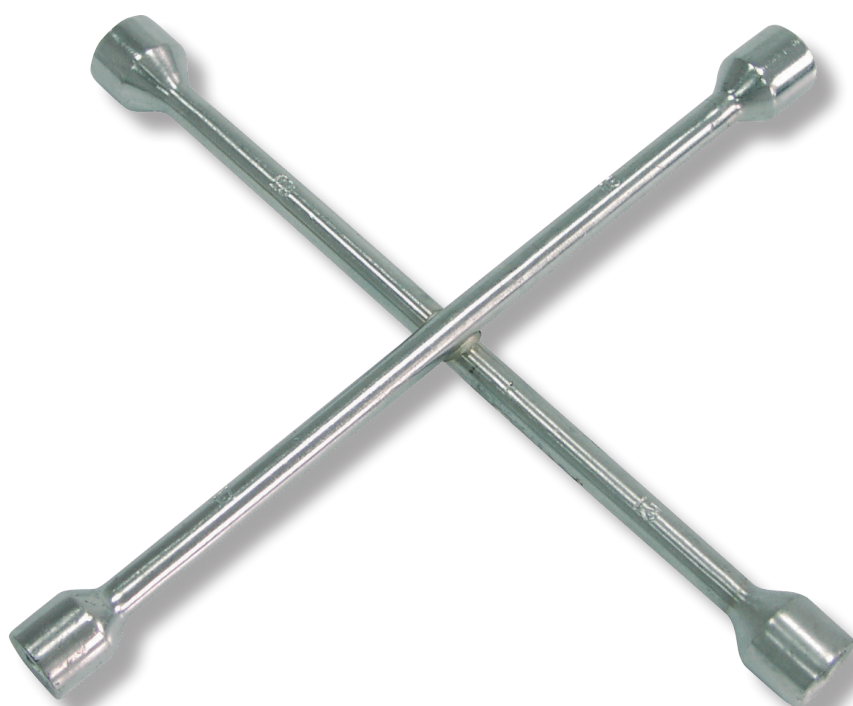

## GENERAL PURPOSE TOOLS

### CROSS – RIM WRENCH

#### PRODUCT FEATURES

Forged.  
Chromium-plated.  
Rod  $\varnothing$  16 mm.

CODE	SIZE [MM]	
29001	17 x 19 x 22 x 13 / 16"	15